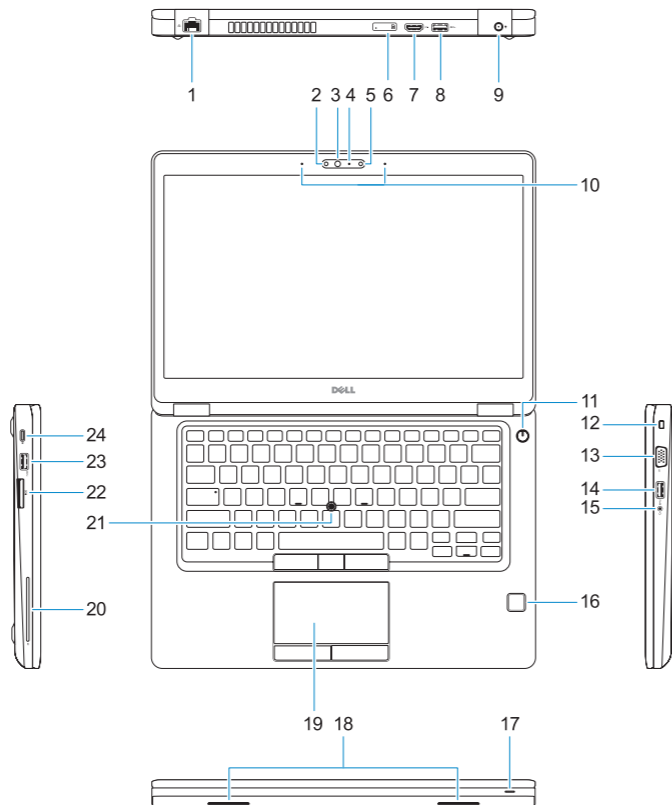

## Features

Značajke | Jellemzők | Характеристики | Funkcije

1. Network port
2. Infrared (IR) camera (optional)
3. Infrared emitter (optional)
4. Camera status light (optional)
5. Camera (optional)
6. uSIM card slot (optional)
7. HDMI port
8. USB 3.0 port
9. Power connector port
10. Dual array microphones
11. Power button
12. Nobel Wedge lock slot
13. VGA port
14. USB 3.0 port with PowerShare
15. Headset/Microphone port